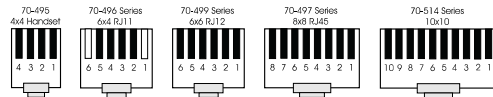

CALRAD

70 series - telephone accessories

70-394-25, -100 UG GEL-FILLED CONNECTOR

Allows direct bridging onto existing cable conductor without service interruption. Water displacing jelly is used to minimize moisture penetration that could corrode the wiring. Works with 19-26 awg. wire. Packaged in 25 or 100 quantities.

70-393-25, -100 UB GEL-FILLED CONNECTOR

Permits tapping directly into existing cable conductor without service interruption. Position and pre-crimp feature prevents conductor from slipping prior to final crimp. Water displacing jelly is used to minimize moisture penetration that could corrode the wiring. Works with 19-26 awg. wire. Packaged in 25 or 100 quantities.

80-566 MINIATURE TELEPHONE PICK-UP COIL

Suction cup type, attaches to phone permitting both ends of a telephone conversation to be recorded with no wiring necessary. Has 3.5mm miniature plug.

MODULAR PLUGS

Modular plugs to use on end of flat or round modular cable.

- 70-495..... Handset Type (10 pkg.)
- 70-496..... RJ11 Line Cord Type (10 pkg.)
- 70-496R..... 4-pin for round cable
- 70-496R-UL..... 4-cond, round stranded, UL app.
- 70-496FS-UL..... 4-cond, flats stranded, UL app.
- 70-499..... RJ12 6-pin Type (10 pkg.)
- 70-499R..... 6-pin for Round Cable
- 70-499FS-UL..... 6-cond, round solid, UL app.
- 70-499MM-UL..... 6-cond, stranded, UL app.
- 70-499RS-UL..... 6-cond, round, UL app.
- 70-497..... RJ45 8-pin Type (5 pkg.)
- 70-497R..... 8-pin for Round Cable
- 70-497R-UL..... 6-cond, round, UL app.
- 70-497RS-UL..... 6-cond, round, UL app.
- 70-497FS-UL..... 6-cond, stranded, UL app.
- 70-514..... 10 conductor tel./data plugs
- 70-514R..... 10 conductor for round cable

RS=Round Solid
R=Round Stranded
FS=Flat Stranded