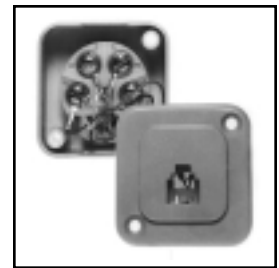

MODULAR TELEPHONE JACKS

Modular jack designed for surface mounting on walls or baseboards where external wire is necessary. 4-conductor.

70-487 ..... Ivory

70-487-W ..... White