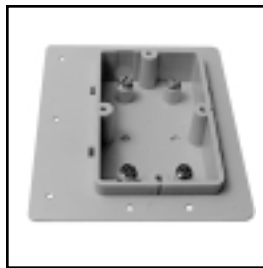

70-560..... Single 4-conductor, 6-position

70-561..... Single 6-conductor, 6-position

70-564..... Dual 4-conductor, 6-position

70-565..... Dual 6-conductor, 6-position

70-486 OVAL FLUSH JACK ASSEMBLY

Assembly is a complete installation package for flush mounting a single modular telephone station outlet in any standard electrical outlet box. Screw terminals. 4-conductor.

70-521 WALL STUD TELEPHONE TERMINAL BLOCK

For new construction. Attaches to Wall stud.

MODULAR TELEPHONE JACKS

Modular jack designed for surface mounting on walls or baseboards where external wire is necessary. 4-conductor.