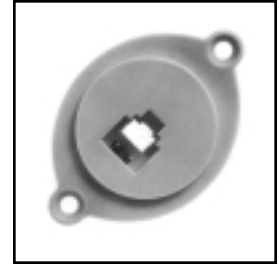

70-560..... Single 4-conductor, 6-position

70-561..... Single 6-conductor, 6-position

70-564..... Dual 4-conductor, 6-position

70-565..... Dual 6-conductor, 6-position

70-486 OVAL FLUSH JACK ASSEMBLY

Assembly is a complete installation package for flush mounting a single modular telephone station outlet in any standard electrical outlet box. Screw terminals. 4-conductor.

70-521 WALL STUD TELEPHONE TERMINAL BLOCK

For new construction. Attaches to Wall stud.

MODULAR TELEPHONE JACKS

Modular jack designed for surface mounting on walls or baseboards where external wire is necessary. 4-conductor.