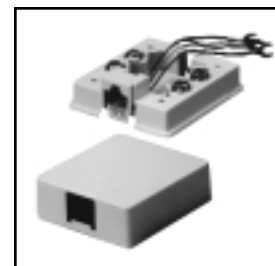

70-401 .....Ivory
70-401-W .....White

SURFACE JACK ASSEMBLY—STD 4-WIRE
Replacement jack with modular jack and color-coded lugs. Complete with connector block.