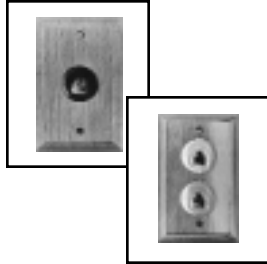

NEW Item

>
70-534-WD
70-534-ID

CALRAD

70 series - telephone accessories

70-535
SOLID OAK WALL PLATE
One 4-wire outlet.

70-536
SOLID OAK WALL PLATE
Two 4-wire outlets.

70-538
SOLID OAK WALL PLATE
4-wire outlet with single Gold F connector.