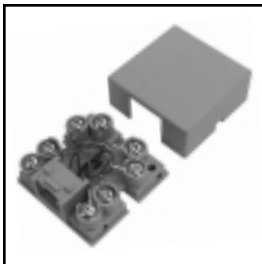

70-491 VOICE BOX CONNECTOR

8-Pin Female modular voice box connector. For alarm reporting devices, with 4 shorting bars.